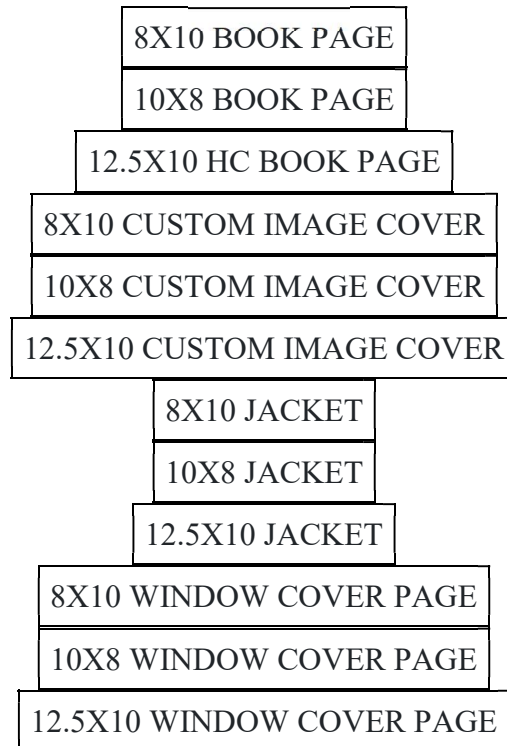

Available products

Product Details

- Sizes: 8x10, 10x8, 12.5x10
- Page Count: Variable page count; 10 spread minimum to 70 spread maximum (1 spread = 2 sides)
- Paper Types: Matte, Semi-Gloss, or Linen press paper
- Corners: Square
- Cover Options: Custom Image Covers, Euro Hyde and Art Cloth (includes windowed covers in limited colors)
- Cover Stamping: Silver or Gold; lower center or lower right of front cover
- Boutique Packaging available