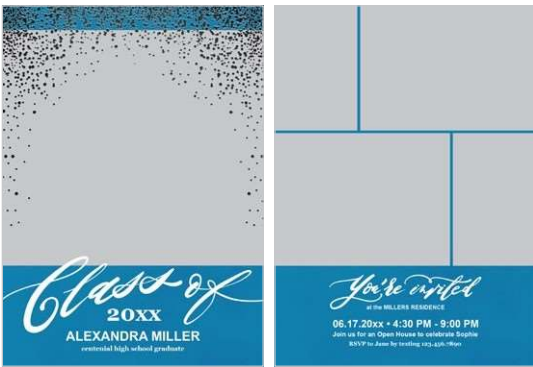

Floral Hello

So Much Love

Heart Love Blue

Heart Love Pink

5x7 baby templates

Prairie Flower Border

Floral Baby

5x7 senior templates

Falling Mist

Class Script Blue

Class of 2018

Pattern Class Green

Dappled Box

Senior Grad

7x5 senior templates

Year Outline 2018